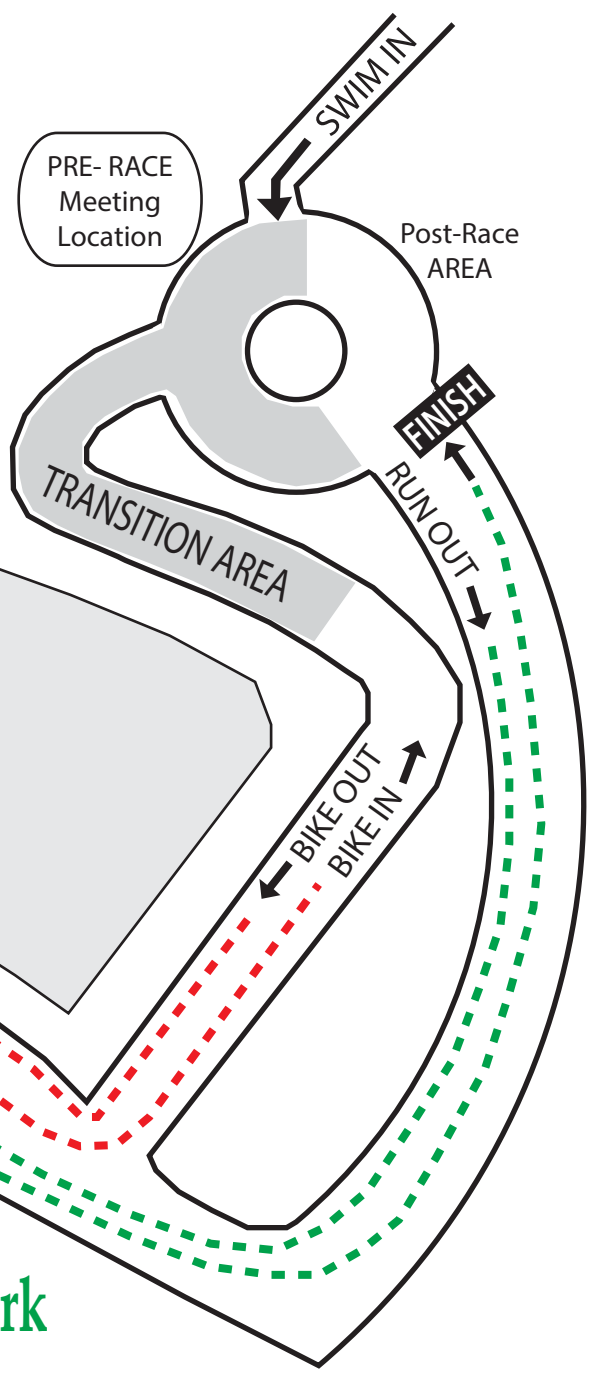

FISHERS
SPRINT
TRIATHLON

TRANSITION AREA

POWERED BY
FAST SWIM CLUB

Geist Waterfront Park